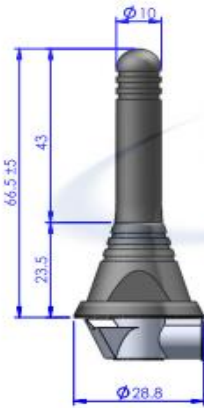

EVERCOM
COMMUNICATION