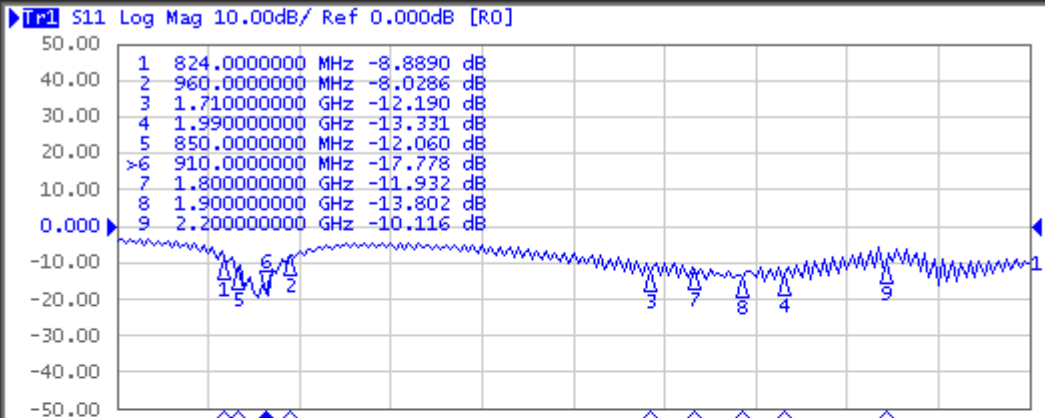

Cable : RG58

Material : TPR/PVC

Weight : \approx 220g

Length : 66.5mm

Color : Black

Mounting : Roof Type

Polarization : Vertical

Temperature : -20°C to +60°C

CABLE RG-58U LENGTH 14ft

FME FEMALE

EVERCOM COMMUNICATION TECHNOLOGY CO. LTD			CHECKED BY	APPROVAL BY	DESIGNED BY	SCALE	UNIT
MODEL NAME	MODEL NO.	TC-21		<i>Ben</i> 20150731	C.H.C 2014.07.31	1:1	mm

1 Active Ch/Trace 2 Response 3 Stimulus 4 Mkr/Analysis 5 Instr State