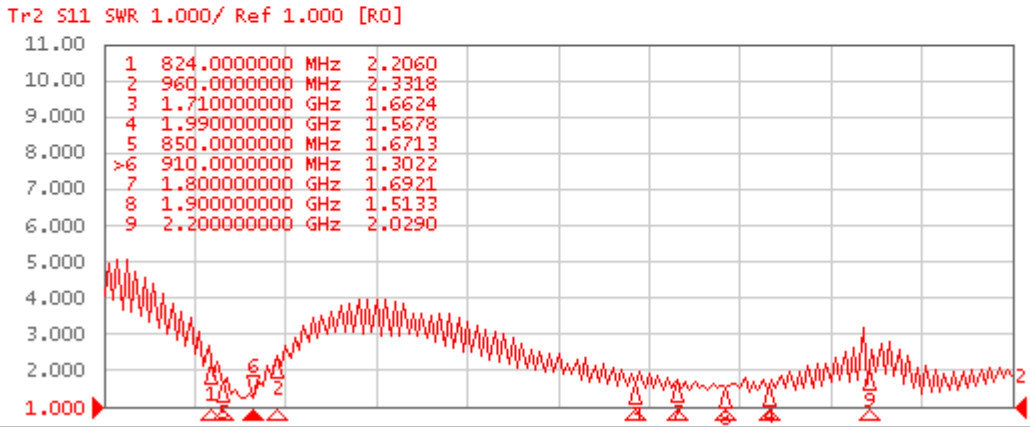

Cable : RG58

Material : TPR/PVC

Weight : \approx 220g

Length : 66.5mm

Color : Black

Mounting : Roof Type

Polarization : Vertical

Temperature : -20°C to +60°C

CABLE RG-58U LENGTH 14ft

FME FEMALE

EVERCOM COMMUNICATION TECHNOLOGY CO. LTD			CHECKED BY	APPROVAL BY	DESIGNED BY	SCALE	UNIT
MODEL NAME	MODEL NO.	TC-21		<i>Ben</i> 20150731	C.H.C 2014.07.31	1:1	mm

1 Active Ch/Trace 2 Response 3 Stimulus 4 Mkr/Analysis 5 Instr State