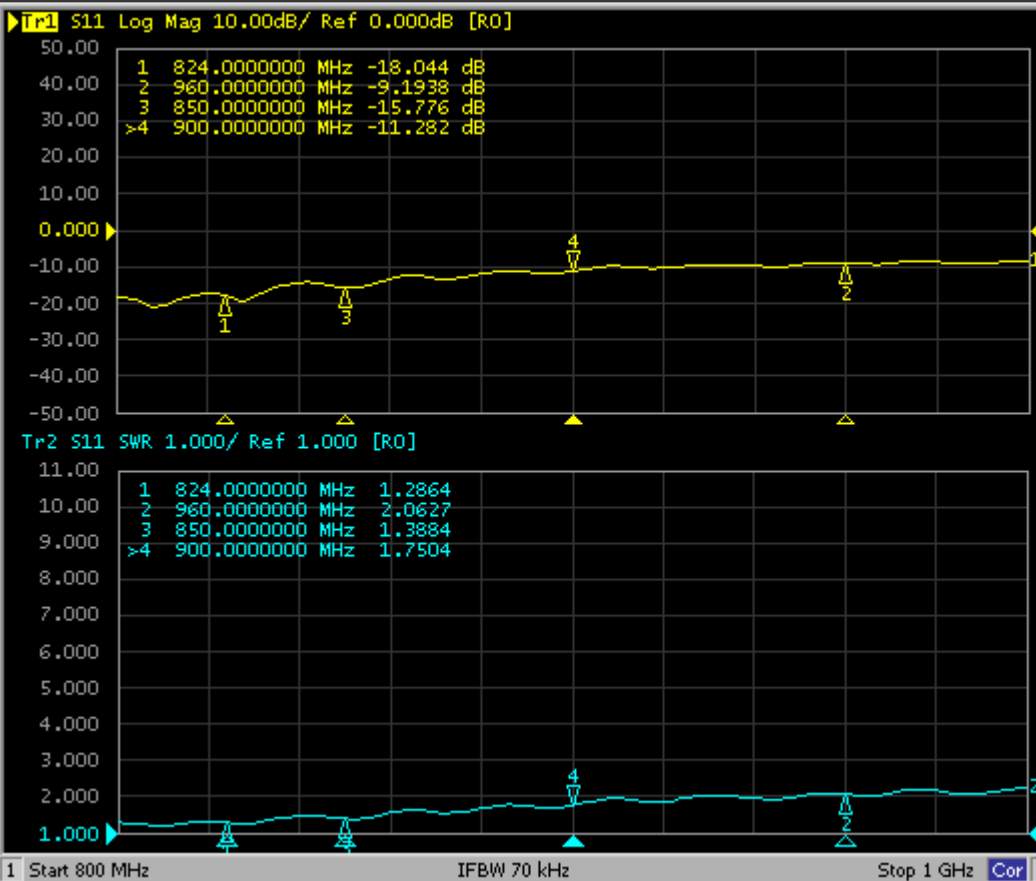

The World Wide Leader in Antenna

GSM Car Roof Antenna

TC-209

Frequency : 826-960MHz

Gain : 9dB

V.S.W.R : <1.5:1

Impedance : 50 ohm

Connector : SMA,FME...(Optional)

Cable : RG58

Material : Steel/TRP/PVC

Weight : ≐ 320g

Length : 1023mm

Color : Black

Mounting : Roof Type

Polarization : Vertical

Temperature : -20°C to +60°C

System

Print

Abort Printing

Printer Setup...

Invert Image ON

Dump Screen Image...

E5091A Setup ▶

Misc Setup ▶