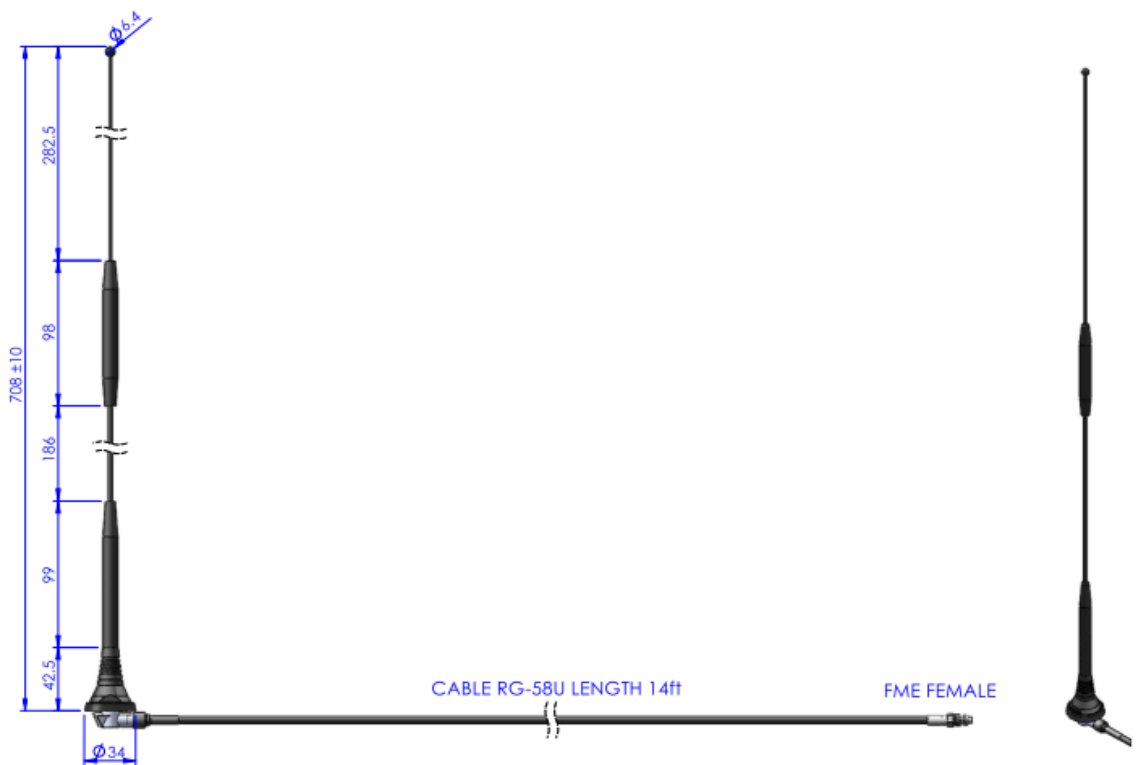

CABLE RG-58U LENGTH 14ft

FME FEMALE

EVERCOM COMMUNICATION TECHNOLOGY CO; LTD				CHECKED BY	APPROVAL BY	DESIGNED BY	SCALE	UNIT
MODEL NAME		MODEL NO.	TC-208			C.H.C	1 : 3	mm
						2011.12.02		

1 Active Ch/Trace 2 Response 3 Stimulus 4 Mkr/Analysis 5 Instr State

Evercom Communication Technology Co.,Ltd.