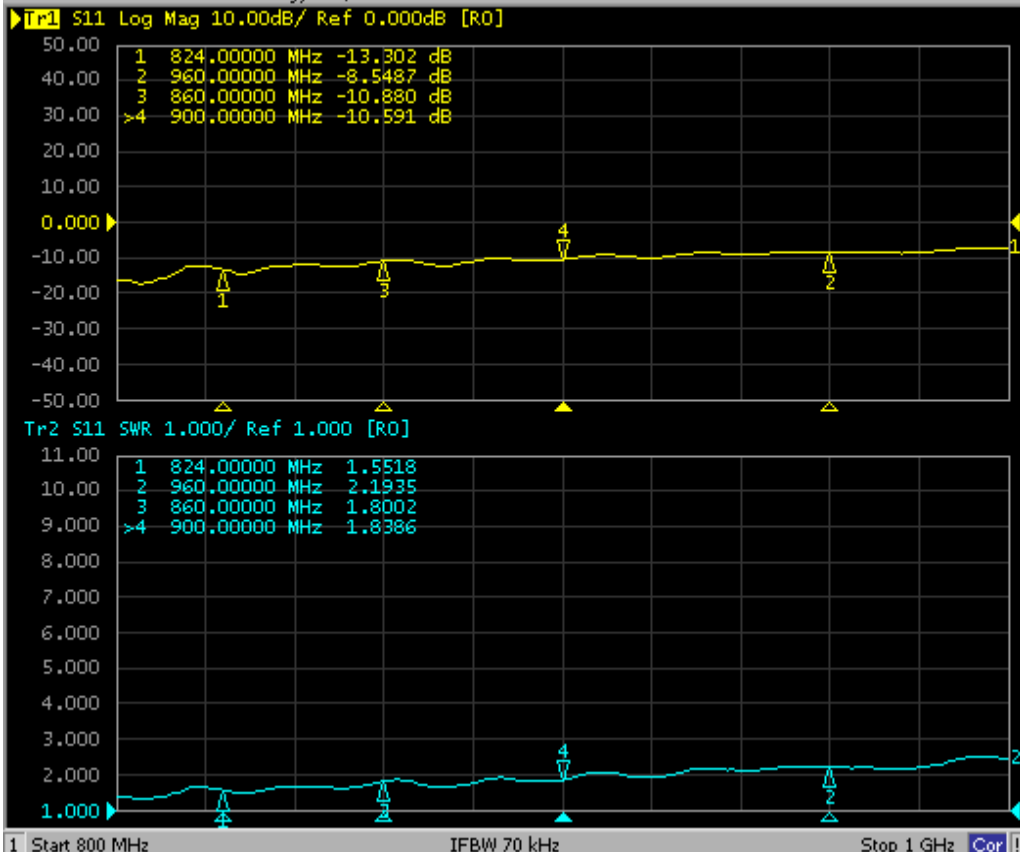

System

Print

Abort Printing

Printer Setup...

Invert Image
ON

Dump Screen Image...

Multiport Test Set Setup

Misc Setup

Backlight
ON

Firmware Revision