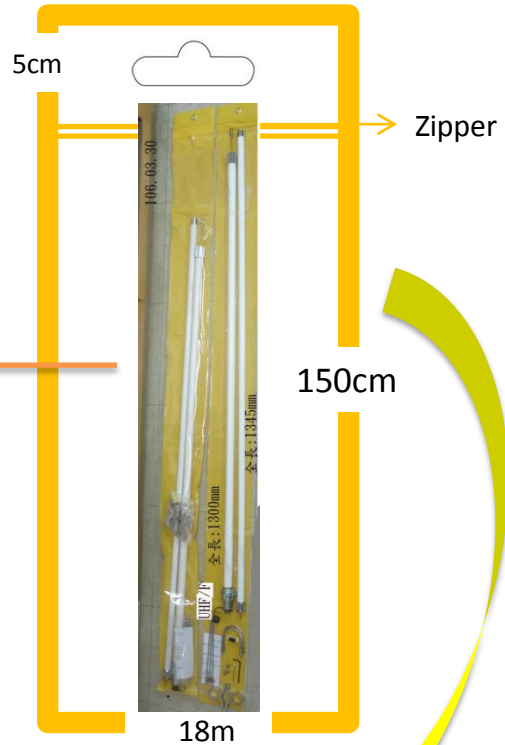

V.S.W.R : <1.5:1

Power: 200W

Connector : PL259

Material : Fiberglass / ZINC/SUS

Weight: 1.5kgs

Antenna Length : 2.65m

Polarization: Vertical

Section : 2

CB & VHF/UHF Series

The World Wide Leader in Antenna

Packaging

*1 pc Antenna
PE bag/ each

PVC bag

10 pcs per carton
Carton Dimensions:156*24*18cm