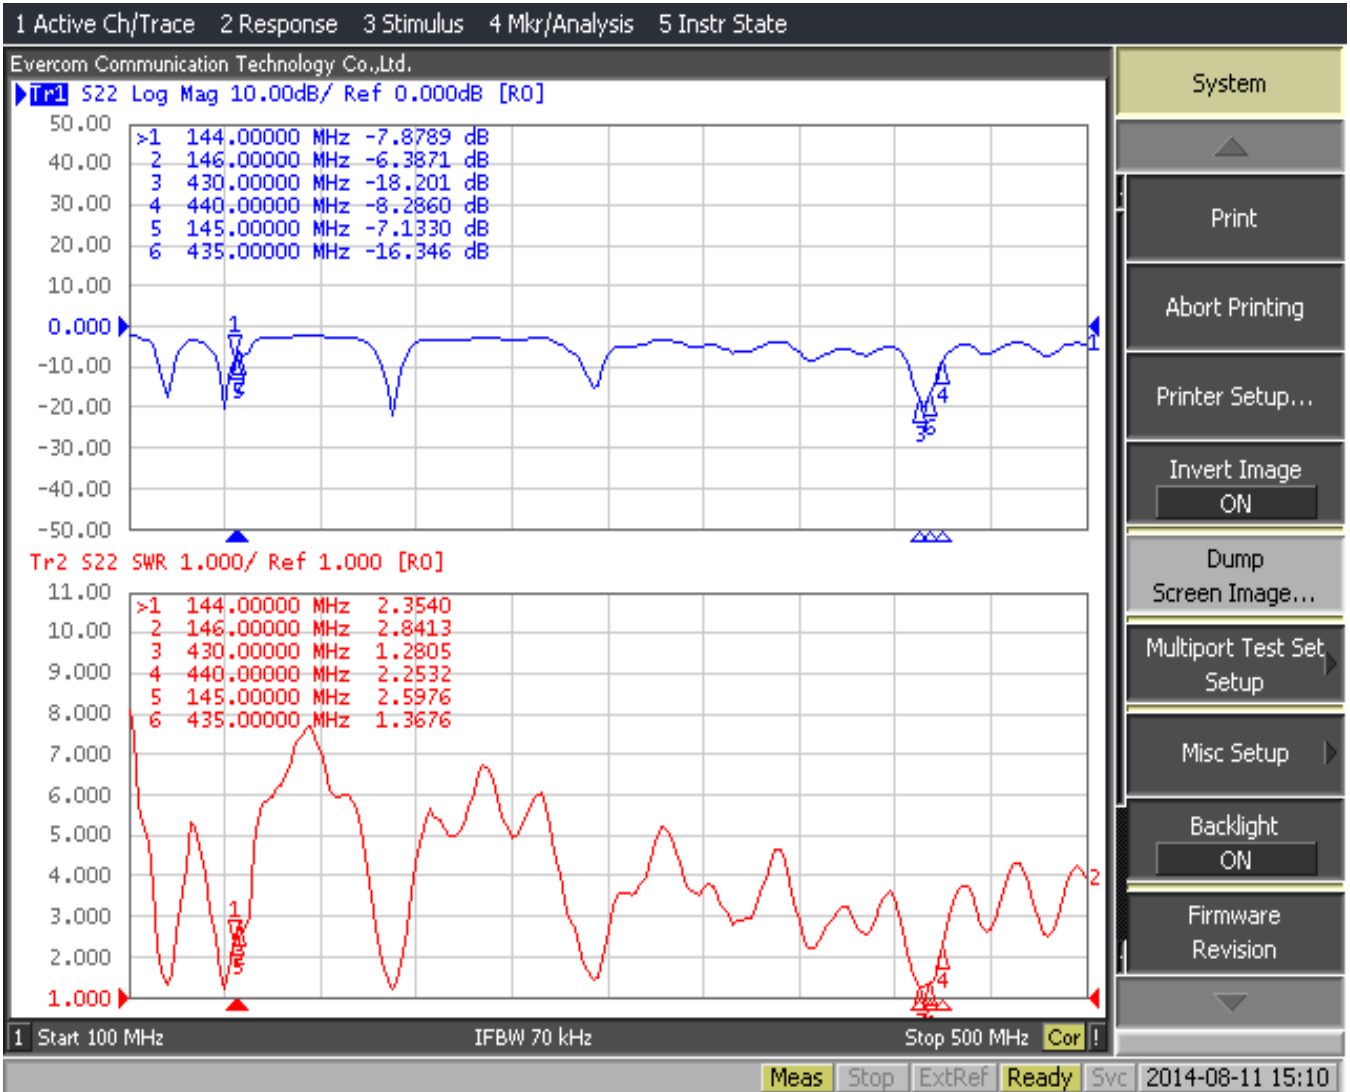

V.S.W.R : <1.5:1

Power: 200W

Connector : PL259

Material : Fiberglass / ZINC/SUS

Weight: 1.5kgs

Antenna Length : 2.65m

Polarization: Vertical

Section : 2

ISO 9001

CB & VHF/UHF Series

The World Wide Leader in Antenna

- System
- ▲
- Print
- Abort Printing
- Printer Setup...
- Invert Image
- ON
- Dump Screen Image...
- Multiport Test Set Setup
- Misc Setup
- Backlight
- ON
- Firmware Revision
- ▼